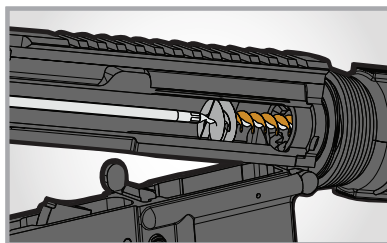

1 ROTATING & 6 FIXED ROD SECTIONS WITH
DURABLE BLACK E-COATING (COMBINE TO FORM A
33" ROD)

50 CLEANING PATCHES

COMPACT ZIPPERED CASE

WEATHER
PROOF,
TACTICAL
CASE

Use 3-in-1 tool to punch takedown pin

T-handle with rotating rod helps improve cleaning
in lands and grooves

Clean from breech to muzzle with phosphor
bronze bore brush

Star chamber brush loosens carbon out of hard
to reach lugs

Remove carbon or add oil using star
chamber pads

Every component snaps into place for improved
storage and organization