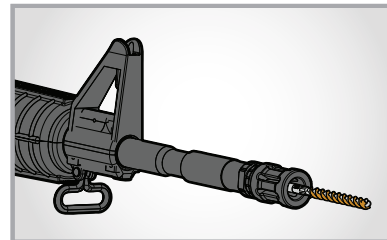

1 ROTATING & 6 FIXED ROD SECTIONS WITH
DURABLE BLACK E-COATING (COMBINE TO FORM A
33" ROD)

50 CLEANING PATCHES

COMPACT ZIPPERED CASE

WEATHER
PROOF,
TACTICAL
CASE

Use 3-in-1 tool to punch takedown pin

T-handle with rotating rod helps improve cleaning
in lands and grooves

Clean from breech to muzzle with phosphor
bronze bore brush

Star chamber brush loosens carbon out of hard
to reach lugs

Remove carbon or add oil using star
chamber pads

Every component snaps into place for improved
storage and organization