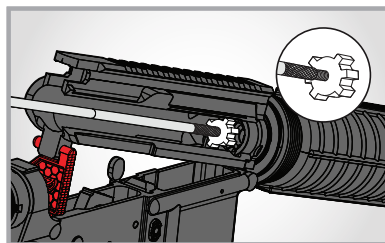

1 ROTATING & 6 FIXED ROD SECTIONS WITH
DURABLE BLACK E-COATING (COMBINE TO FORM A
33" ROD)

50 CLEANING PATCHES

COMPACT ZIPPERED CASE

WEATHER
PROOF,
TACTICAL
CASE

Use 3-in-1 tool to punch takedown pin

T-handle with rotating rod helps improve cleaning
in lands and grooves

Clean from breech to muzzle with phosphor
bronze bore brush

Star chamber brush loosens carbon out of hard
to reach lugs

Remove carbon or add oil using star
chamber pads

Every component snaps into place for improved
storage and organization