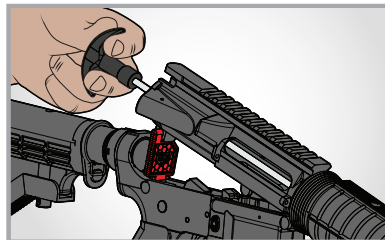

1 ROTATING & 6 FIXED ROD SECTIONS WITH
DURABLE BLACK E-COATING (COMBINE TO FORM A
33" ROD)

50 CLEANING PATCHES

COMPACT ZIPPERED CASE

WEATHER
PROOF,
TACTICAL
CASE

Use 3-in-1 tool to punch takedown pin

T-handle with rotating rod helps improve cleaning
in lands and grooves

Clean from breech to muzzle with phosphor
bronze bore brush

Star chamber brush loosens carbon out of hard
to reach lugs

Remove carbon or add oil using star
chamber pads

Every component snaps into place for improved
storage and organization