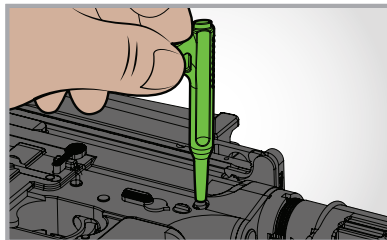

1 ROTATING & 6 FIXED ROD SECTIONS WITH
DURABLE BLACK E-COATING (COMBINE TO FORM A
33" ROD)

50 CLEANING PATCHES

COMPACT ZIPPERED CASE

WEATHER
PROOF,
TACTICAL
CASE

Use 3-in-1 tool to punch takedown pin

T-handle with rotating rod helps improve cleaning
in lands and grooves

Clean from breech to muzzle with phosphor
bronze bore brush

Star chamber brush loosens carbon out of hard
to reach lugs

Remove carbon or add oil using star
chamber pads

Every component snaps into place for improved
storage and organization