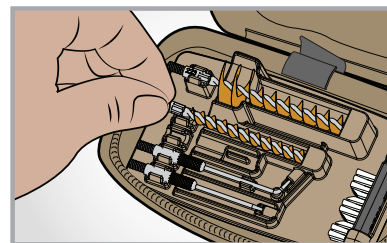

1 ROTATING & 6 FIXED ROD SECTIONS WITH
DURABLE BLACK E-COATING (COMBINE TO FORM A
33" ROD)

50 CLEANING PATCHES

COMPACT ZIPPERED CASE

WEATHER
PROOF,
TACTICAL
CASE

Use 3-in-1 tool to punch takedown pin

T-handle with rotating rod helps improve cleaning
in lands and grooves

Clean from breech to muzzle with phosphor
bronze bore brush

Star chamber brush loosens carbon out of hard
to reach lugs

Remove carbon or add oil using star
chamber pads

Every component snaps into place for improved
storage and organization