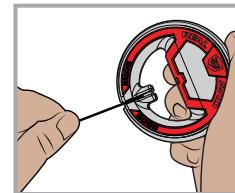

BORE BOSS® .22 RIFLE

WORLD'S EASIEST BORE CLEANER

1. Flip open proprietary clean-storing case & retrieve cleaning cable

2. Feed dual action cable through barrel

3. Clip cleaning cable to closed case for comfortable grip

4. Pull case & cleaning cable to quickly clean bore

32" CABLE
(NOT SHOWN TO SCALE)

PATENTED

U.S. PATENT NO.
10,139,185

FLIP, FEED, CLIP, PULL. STORE.

WARNING: This product can expose you to chemicals including Lead, which is known to the state of California to cause cancer and birth defects or reproductive harm. For more information, go to www.P65Warnings.ca.gov.