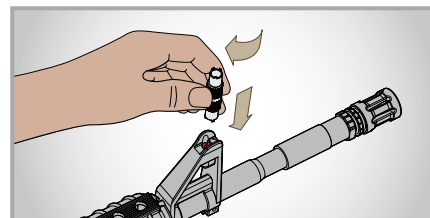

# AR15 FRONT SIGHT ADJUSTER TOOL

## 2-IN-1 TOOL FITS BOTH A1 AND A2 FRONT SIGHTS.

This smartly designed tool makes front sight adjustments quick and easy. The stainless steel shaft is knurled to create no-slip leverage when turning tight posts. It works on both A1 & A2 front sights and the compact design won't clutter up your bag.

### MAKE QUICK SIGHT ADJUSTMENTS ON BOTH 5-PIN AND 4-PIN FRONT SIGHTS.