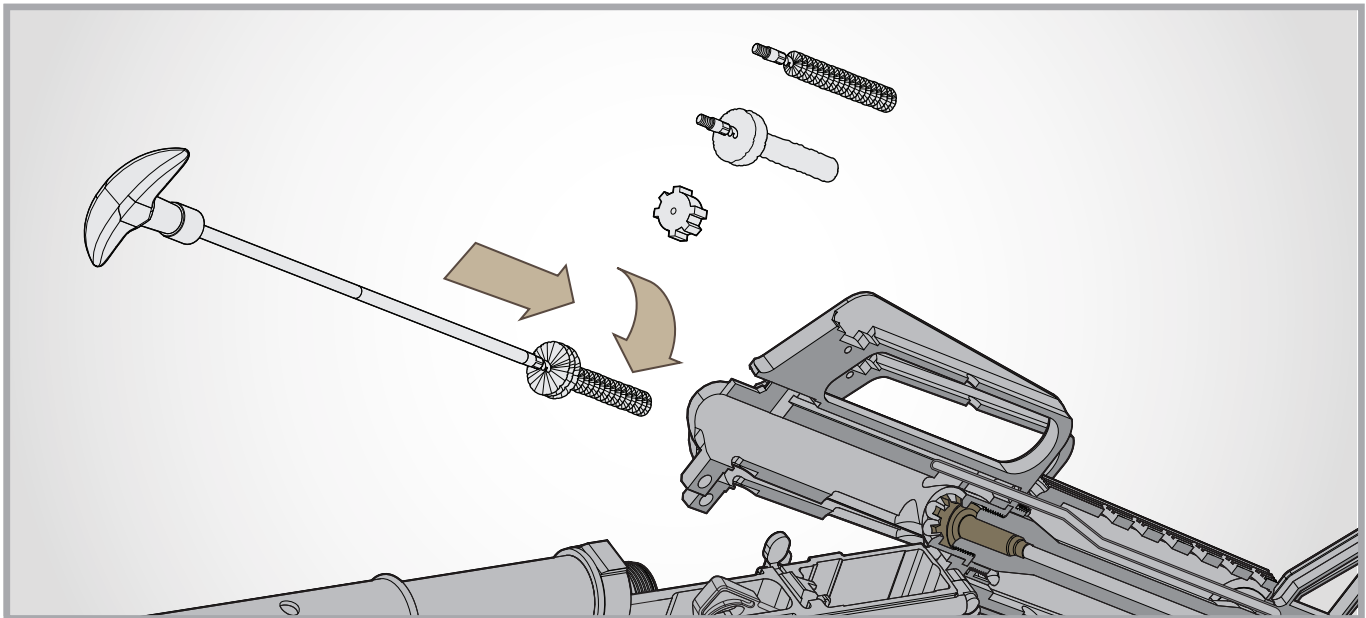

AR15 BRUSH COMBO™

KEEP YOUR PRECISION FIREARM FIRING PRECISELY.

The AR15 Brush Combo contains the critical components you need to keep your AR15 chamber and bore carbon free. It contains a star chamber brush and star chamber mop for cleaning inside the hard to reach star chamber. Star chamber pads help collect left-over carbon while applying the perfect amount of oil or solvent. The .223/5.56mm bore brush scrubs baked on carbon from lands and grooves.

- BORE BRUSH
- STAR CHAMBER MOP
- STAR CHAMBER CLEANING PADS
- STAR CHAMBER BRUSH

ALL COMPONENTS WORK WITH STANDARD 8-32 THREADS

AR15

.223 CAL / 5.56MM CHAMBER AND BORE CLEANING

⚠ WARNING: This product can expose you to chemicals including Lead, which is known to the state of California to cause cancer and birth defects or reproductive harm. For more information, go to www.P65Warnings.ca.gov.