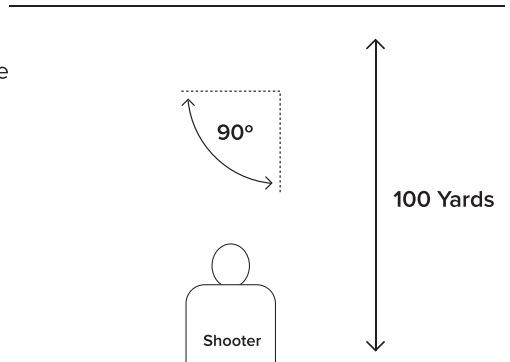

FIREARMS SAFETY: ALWAYS FOLLOW THE FOUR FUNDAMENTAL RULES OF FIREARM SAFETY.

1. Assume every gun is loaded.
  2. Never let your muzzle cross anything you are not willing to destroy.
  3. Know your target and what's beyond it.
  4. Keep your finger off of the trigger until you are on target and ready to fire.
2. Always wear eye and ear protection when shooting or in the area of shooting.
   - Never allow anyone to go forward of the firing line until shooting ceases and all weapons are made safe.

WARNING: Never shoot at this product from closer than 100 yards.

Be sure you have a safe backstop, such as a hill or berm of soft earth. Be sure the area beyond and beside the target is safe and clear.

WARNING: Do not use rubble or concrete as a backstop or support surface. Bullets can ricochet off of hard surfaces.

Place the target stand directly onto soft ground. Do not place the target stand on concrete, asphalt or solid rock. Do not elevate the product. Always shoot directly at the product (shooter must be perpendicular to the target). **See Illustration Below**

Shooters must keep at least 100 yards back from the target. Keep all bystanders behind the shooter.

Lead Safety: Your target and frame can accumulate lead residue from lead ammunition. Always wash your hands with warm soapy water after handling the target and before eating and drinking.

Note: This target stand is intended to be used only with the frame and components included.

WARNING: This product is to be used by adults only or under direct adult supervision.