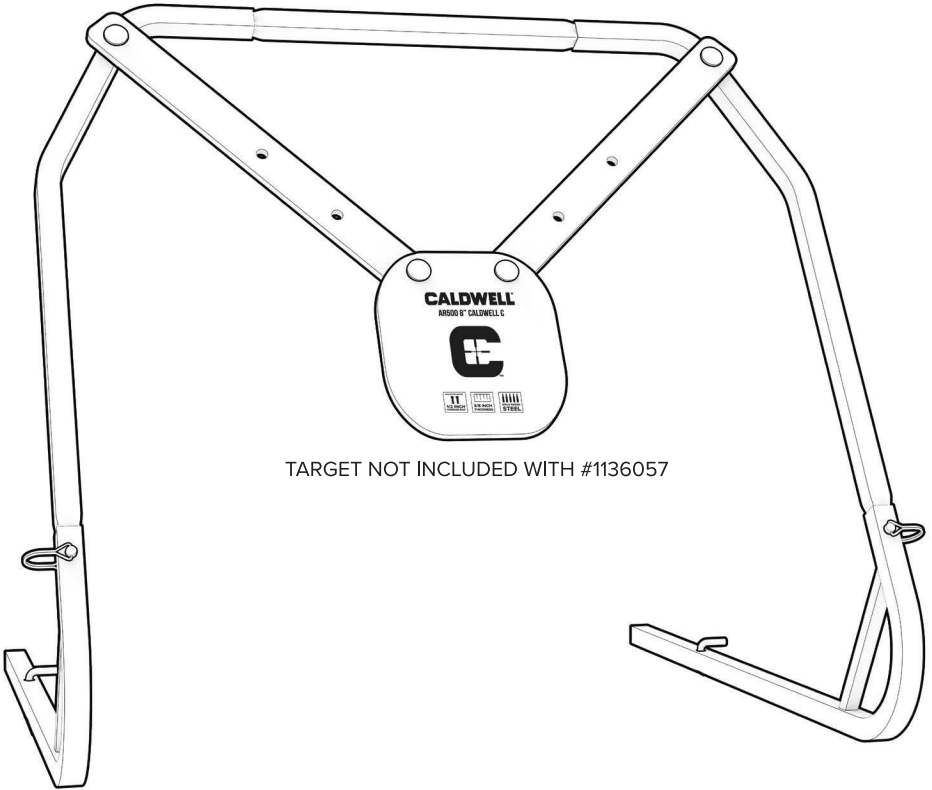

CALDWELL®

PORTABLE TARGET STANDS

PORTABLE RANGE KIT WITH 8" AR500 STEEL TARGET - PRODUCT #1140016

PORTABLE TARGET STAND WITH XL STRAPS - PRODUCT #1136057

TARGET NOT INCLUDED WITH #1136057

STOP!

**Have an issue with this product?
DO NOT USE IT OR RETURN IT
BEFORE CONTACTING CUSTOMER SERVICE.**