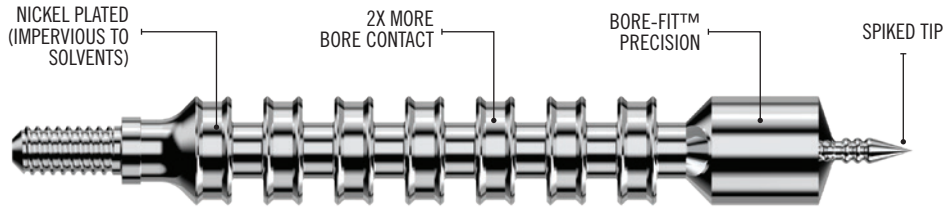

BORE-MAX™ SPEED JAGS & PATCHES

HANDGUN

FASTER RESULTS. LESS EFFORT.

Speed Jag and Speed Jag Patches are sized exactly to work in tandem delivering precise bore fitment by caliber, resulting in the removal of up to 2 times the copper and carbon of shorter traditional jags and square patches. This means a cleaner bore with less pass throughs.

**PATENT
PENDING**

CLEAN BORES FASTER

RIFLE SPEED JAG & PATCH – 2X MORE PATCH CONTACT = 2X MORE SURFACE CLEANED

.22 CAL

.380 CAL / 9MM

.40 CAL

.45 CAL

THE BORE-MAX™ SPEED CLEAN SYSTEM™ IS
PRECISELY SIZED FOR MAXIMUM BORE CONTACT.

SPEED JAG PATCH™ - 2X MORE BORE CLEANING CONTACT

**WARNING: DO NOT
USE SPEED JAG WITH
TRADITIONAL PATCHES**

Speed Jag™ and Speed Jag Patches are sized exactly to work in tandem delivering precise bore fitment by caliber. As a result, use of any other patch or jag with Bore-Max Speed Clean System components may result in the jag getting trapped in the bore.

ONLY USE Speed Jag Patches with the corresponding Speed Jag.

DO NOT USE Speed Jag Patches on regular jags.

Always make sure your firearm is unloaded prior to cleaning.

1. Add Bore-Max™ Foaming Bore Cleaner to your bore at the breach. Point muzzle slightly downward (let it work for 10 – 15 minutes).
2. Use Bore-Max Speed Brush™ to vigorously scrub the inside of the bore, breach to muzzle, to agitate the fouling.
3. Drape Speed Jag Patch™ over Speed Jag™ evenly, ensuring it covers the jag on both sides.
4. Run Speed Jag and Patch through the bore (breach to muzzle). Continue repeating this step with a fresh patch until the patch is clear of fouling residue.
5. Fouling is removed in layers, so repeat steps 1 through 4 until all fouling is clear (indicated by a clear patch on the first pass in step 4).