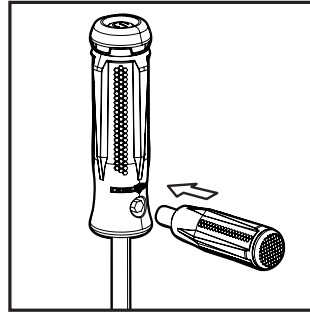

SMART DRIVE™ 90 BIT SET

LED SWITCH:

The large screwdriver is equipped with a light to see the hardware you're working on. To turn it on and off, press the power button on the back of the screwdriver until it clicks.

FORCE ASSIST™ FEATURE:

The small screwdriver will plug into the side of the larger screwdriver in order to help apply more leverage and torque to screws. Use an appropriate amount of force. Too much on any given bit will cause bending and eventual breaking.

SCOPE TURRET TOOL:

Use this tool's 3 precision cut ends for Ruger-Weaver, Redfield, and Leupold-Bueheler screws.

SMALL SCREWDRIVER:

This tool can be used as a small bit driver. It can also be used to break rust free from a stubborn screw by gently hitting the domed end with a small hammer.

MAGNETIC PARTS TRAY:

The parts tray is magnetic to hold small pins and other hardware securely. This tray can also be used with Real Avid expansion kits.

LED BATTERY REPLACEMENT:

Rotate the red notched part of the cap on the large screwdriver until it comes off. Pull out the battery cartridge and replace the 3 x AAA batteries. Follow the + and - markings to orient the batteries correctly.