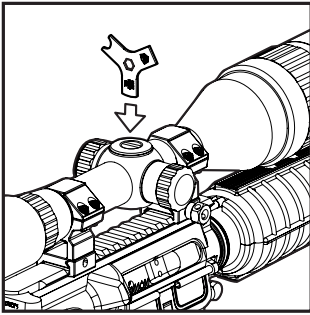

SMART DRIVE™ 90 BIT SET

LED SWITCH:

The large screwdriver is equipped with a light to see the hardware you're working on. To turn it on and off, press the power button on the back of the screwdriver until it clicks.

FORCE ASSIST™ FEATURE:

The small screwdriver will plug into the side of the larger screwdriver in order to help apply more leverage and torque to screws. Use an appropriate amount of force. Too much on any given bit will cause bending and eventual breaking.