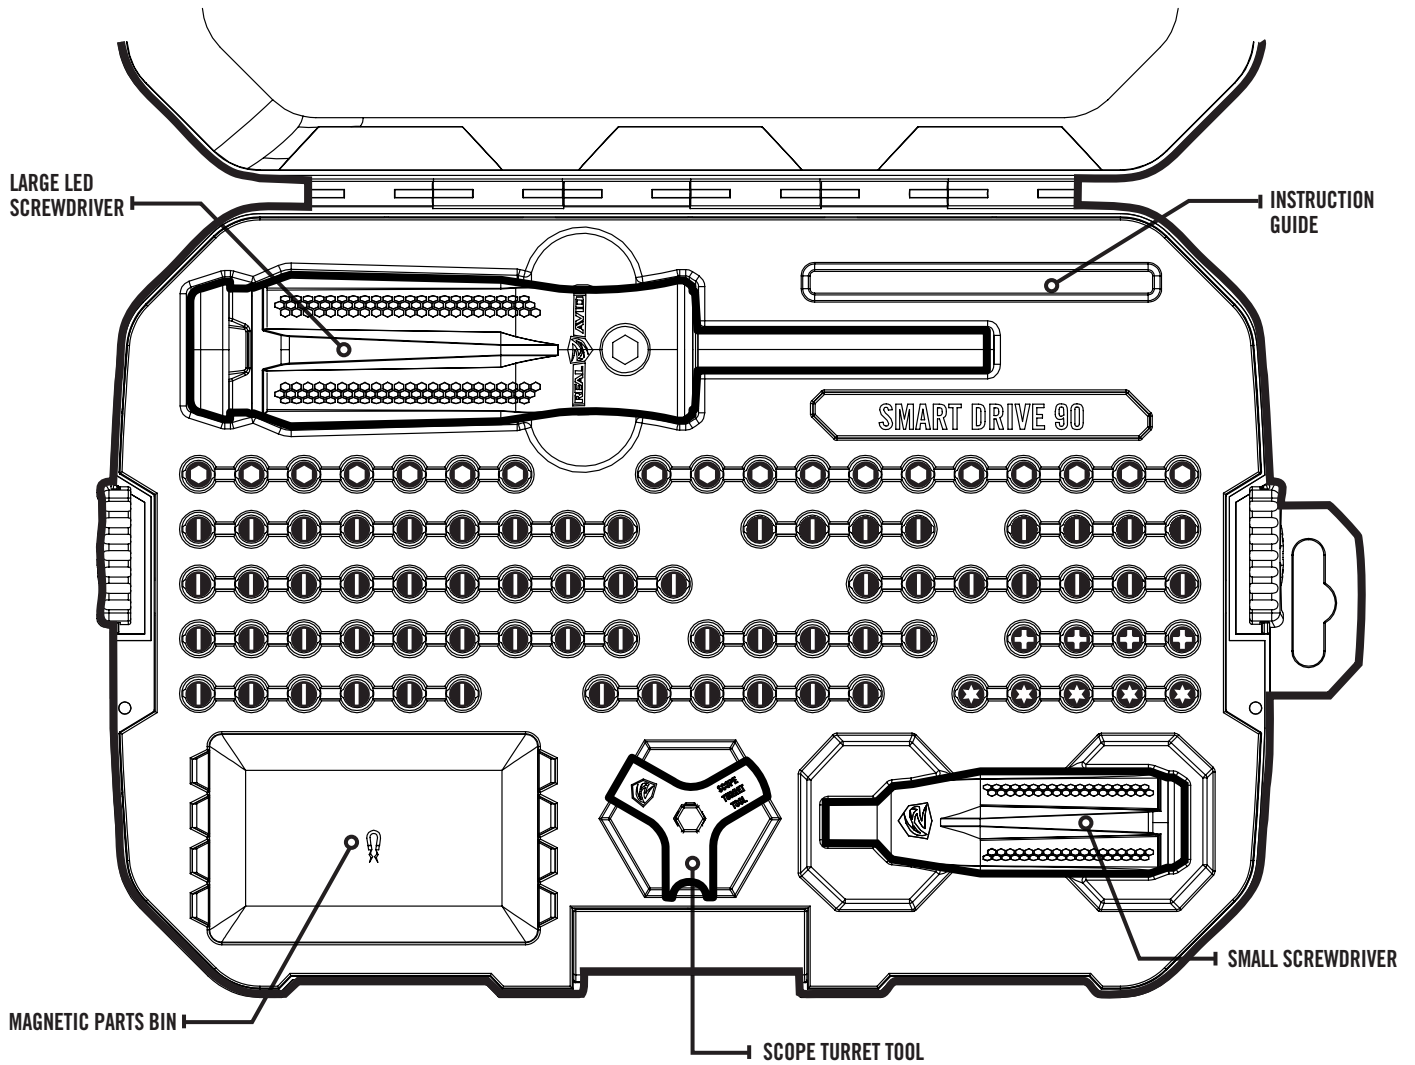

SMART DRIVE™ 90 BIT SET

USER GUIDE & WARRANTY

BIT LOCATION GUIDE

1.5mm	2mm	2.5mm	3mm	4mm	5mm	6mm			1/16	5/64	3/32	7/64	1/8	9/64	5/32	3/16	7/32	15/64	1/4	
30-1	30-1	30-1	30-2	30-2	30-2	30-3	30-4	30-5			38-1	38-1	38-2	38-3		47-1	47-1	47-2	47-3	
54-1	54-1	54-1	54-2	54-2	54-2	54-3	54-4	54-5	54-6				60-1	60-1	60-2	60-3	60-4	60-5	60-6	
70-1	70-1	70-2	70-2	70-3	70-4	70-5	70-6	70-7		76-1	76-2	76-3	76-4	76-5		PH0	PH1	PH2	PH3	
86-1	86-2	86-3	86-4	86-5	86-6				90-1	90-2	90-3	90-4	90-5	90-6		T10	T15	T15	T20	T25

SMART DRIVE™ 90 BIT SET

LED SWITCH:

The large screwdriver is equipped with a light to see the hardware you're working on. To turn it on and off, press the power button on the back of the screwdriver until it clicks.

FORCE ASSIST™ FEATURE:

The small screwdriver will plug into the side of the larger screwdriver in order to help apply more leverage and torque to screws. Use an appropriate amount of force. Too much on any given bit will cause bending and eventual breaking.

MAGNETIC PARTS TRAY:

The parts tray is magnetic to hold small pins and other hardware securely. This tray can also be used with Real Avid expansion kits.

LED BATTERY REPLACEMENT:

Rotate the red notched part of the cap on the large screwdriver until it comes off. Pull out the battery cartridge and replace the 3 x AAA batteries. Follow the + and - markings to orient the batteries correctly.