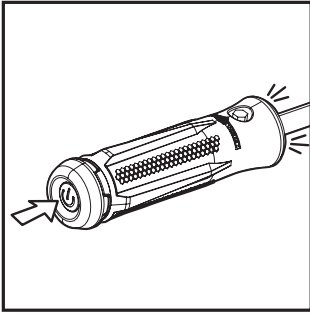

SMART DRIVE™ 90 BIT SET

LED SWITCH:

The large screwdriver is equipped with a light to see the hardware you're working on. To turn it on and off, press the power button on the back of the screwdriver until it clicks.

FORCE ASSIST™ FEATURE:

The small screwdriver will plug into the side of the larger screwdriver in order to help apply more leverage and torque to screws. Use an appropriate amount of force. Too much on any given bit will cause bending and eventual breaking.

SCOPE TURRET TOOL:

Use this tool's 3 precision cut ends for Ruger-Weaver, Redfield, and Leupold-Bueheler screws.

SMALL SCREWDRIVER:

This tool can be used as a small bit driver. It can also be used to break rust free from a stubborn screw by gently hitting the domed end with a small hammer.

MAGNETIC PARTS TRAY:

The parts tray is magnetic to hold small pins and other hardware securely. This tray can also be used with Real Avid expansion kits.

LED BATTERY REPLACEMENT:

Rotate the red notched part of the cap on the large screwdriver until it comes off. Pull out the battery cartridge and replace the 3 x AAA batteries. Follow the + and - markings to orient the batteries correctly.