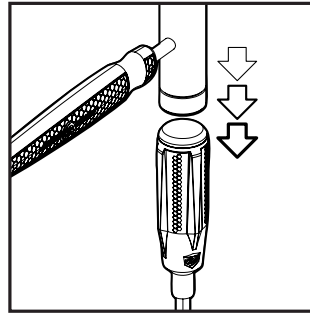

SMART DRIVE™ 90 BIT SET

LED SWITCH:

The large screwdriver is equipped with a light to see the hardware you're working on. To turn it on and off, press the power button on the back of the screwdriver until it clicks.

FORCE ASSIST™ FEATURE:

The small screwdriver will plug into the side of the larger screwdriver in order to help apply more leverage and torque to screws. Use an appropriate amount of force. Too much on any given bit will cause bending and eventual breaking.

SCOPE TURRET TOOL:

Use this tool's 3 precision cut ends for Ruger-Weaver, Redfield, and Leupold-Bueheler screws.

SMALL SCREWDRIVER:

This tool can be used as a small bit driver. It can also be used to break rust free from a stubborn screw by gently hitting the domed end with a small hammer.

MAGNETIC PARTS TRAY:

The parts tray is magnetic to hold small pins and other hardware securely. This tray can also be used with Real Avid expansion kits.

LED BATTERY REPLACEMENT:

Rotate the red notched part of the cap on the large screwdriver until it comes off. Pull out the battery cartridge and replace the 3 x AAA batteries. Follow the + and - markings to orient the batteries correctly.