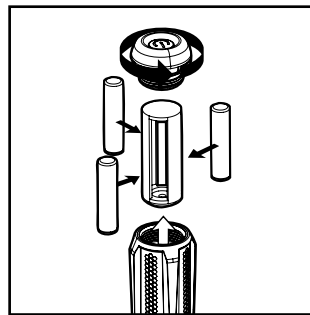

FORCE ASSIST™ FEATURE:

The small screwdriver will plug into the side of the larger screwdriver in order to help apply more leverage and torque to screws. Use an appropriate amount of force. Too much on any given bit will cause bending and eventual breaking.

SCOPE TURRET TOOL:

Use this tool's 3 precision cut ends for Ruger-Weaver, Redfield, and Leupold-Bueheler screws.

SMALL SCREWDRIVER:

This tool can be used as a small bit driver. It can also be used to break rust free from a stubborn screw by gently hitting the domed end with a small hammer.

MAGNETIC PARTS TRAY:

The parts tray is magnetic to hold small pins and other hardware securely. This tray can also be used with Real Avid expansion kits.

LED BATTERY REPLACEMENT:

Rotate the red notched part of the cap on the large screwdriver until it comes off. Pull out the battery cartridge and replace the 3 x AAA batteries. Follow the + and - markings to orient the batteries correctly.