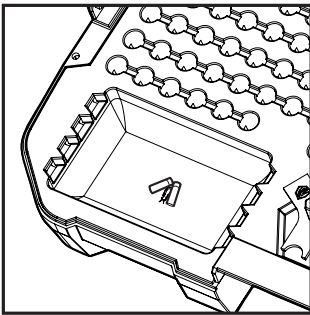

FORCE ASSIST™ FEATURE:

The small screwdriver will plug into the side of the larger screwdriver in order to help apply more leverage and torque to screws. Use an appropriate amount of force. Too much on any given bit will cause bending and eventual breaking.

MAGNETIC PARTS TRAY:

The parts tray is magnetic to hold small pins and other hardware securely. This tray can also be used with Real Avid expansion kits.

LED BATTERY REPLACEMENT:

Rotate the red notched part of the cap on the large screwdriver until it comes off. Pull out the battery cartridge and replace the 3 x AAA batteries. Follow the + and - markings to orient the batteries correctly.